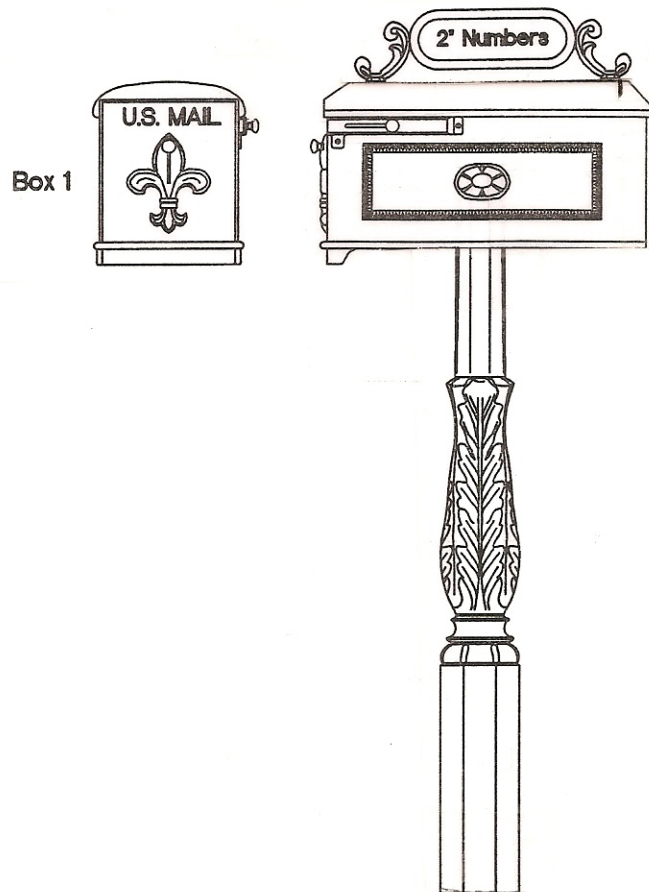

Integrity

MAILBOXES & SIGNAGE

P.O. BOX 83475
BATON ROUGE, LA 70884
(225) 763-9400

DESIGNATED MAILBOX SYSTEM
FOR
Old Jefferson Crossing

MODEL #411

ALL MAILBOXES ARE APPROVED
BY THE
POSTMASTER GENERAL